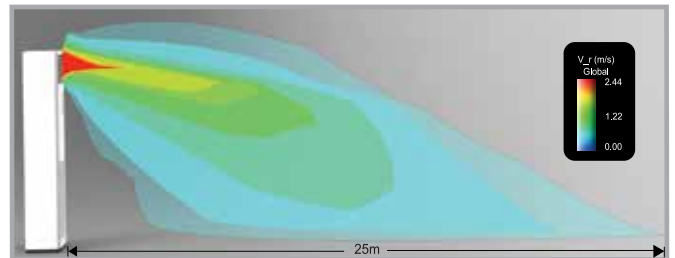

Aesthetic Black Control Panel

The control panel comes with large button for ease operation. It provides a white LED light for clear display when activated.

White display lights up to indicate modes and temperature settings when activated

KEY LOCK icon is displayed when activated to prevent children or others from tampering with the control buttons on the units

Activation and deactivation of keylock by pressing 'SWING' and 'TURBO' simultaneously for 5 seconds

Far Air Throw

The floor standing is able to achieve air throw distance up to 25m*.

* Note: Based on model FVN60AV1L

Advanced Ion Plasma Technology For Air Purification

Ion plasma generator remove airborne contaminates from the air we breathe, and thus create a refreshing environment .